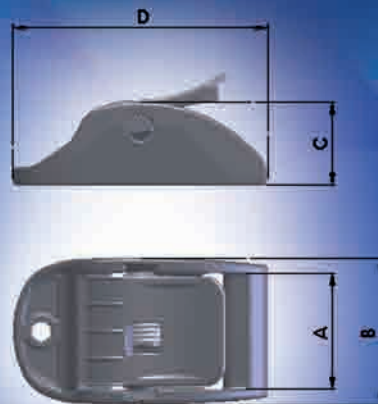

## Discovery...

The **PCAP** from ITW Nexus is the first of its kind, and challenges conventional material selections. Moulded in the new Fixlon advanced Polymer material exclusive to ITW, the **PCAP** maintains high levels of performance while offering weight saving and handling benefits.

## PCAP

Can be used in numerous applications: as a Child Car Seat central adjustment, medical equipment, luggage, boat and tent industries. And others in home and work place.

A	28,5
B	36
C	20,5
D	63,5

All sizes in mm.