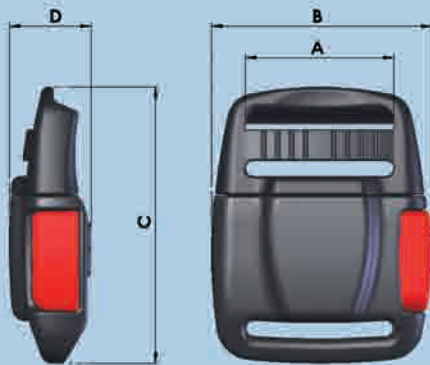

The **NEW** **SS 440 PLUS**

An updated and enhanced version of our SS 40 model, the SS 440 PLUS is now capable to withstand the demanding tests for Inflatable Lifejackets.

Designed to meet ISO 12402 and SOLAS, we see this product as the next generation in Safety at Sea from ITW Nexus.

The NEW SS 440 PLUS

ITW Nexus continues
the tradition of highly
engineered
performance
plastic buckles
for the Marine
Industry.

A	B	C	D
42	62,5	78	23