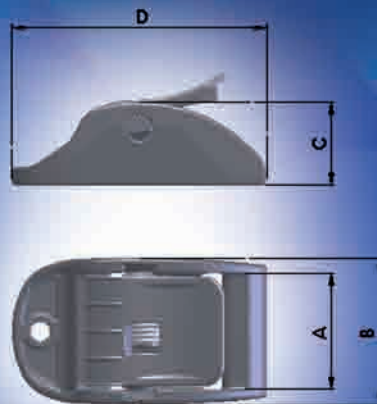

TW Nexus

PCAP

From Evolution to Revolution...

Discovery...

The **PCAP** from ITW Nexus is the first of its kind, and challenges conventional material selections. Moulded in the new Fixlon advanced Polymer material exclusive to ITW, the **PCAP** maintains high levels of performance while offering weight saving and handling benefits.

PCAP

Can be used in numerous applications: as a Child Car Seat central adjustment, medical equipment, luggage, boat and tent industries. And others in home and work place.

A	28,5
B	36
C	20,5
D	63,5

All sizes in mm.