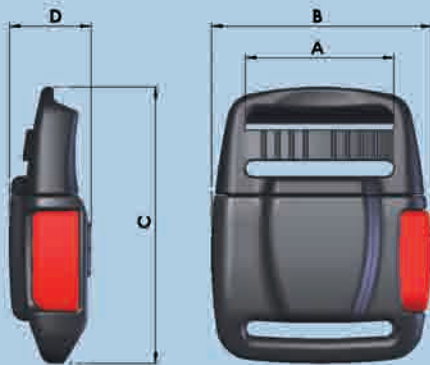

The NEW SS 440 PLUS

An updated and enhanced version of our SS 40 model, the SS 440 PLUS is now capable to withstand the demanding tests for Inflatable Lifejackets.

Designed to meet ISO 12402 and SOLAS, we see this product as the next generation in Safety at Sea from ITW Nexus.

ITW Nexus Marine

The NEW SS 440 PLUS

ITW Nexus continues
the tradition of highly
engineered
performance
plastic buckles
for the Marine
Industry.

A	B	C	D
42	62,5	78	23